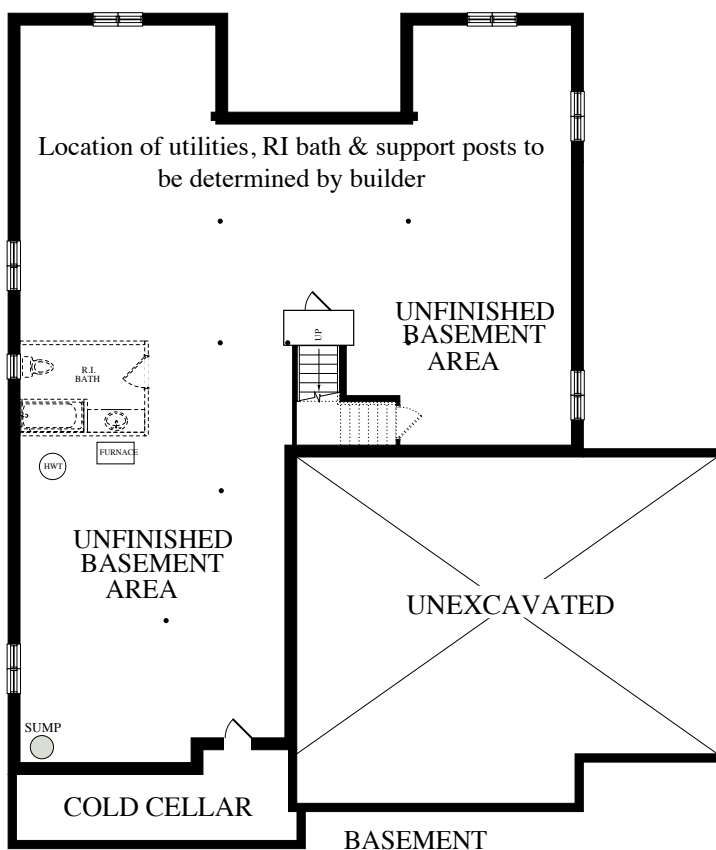

3331 THE OXFORD

MAIN FLOOR

Custom Quality Built by **A.N.T. HOMES** www.anthomes.ca

Artist's Concept

All material, specifications and floor plans are subject to change without notice. All floor plans are approximate dimensions. Actual usable floor space may vary from the stated floor area. Color representations are approximate and subject to change.