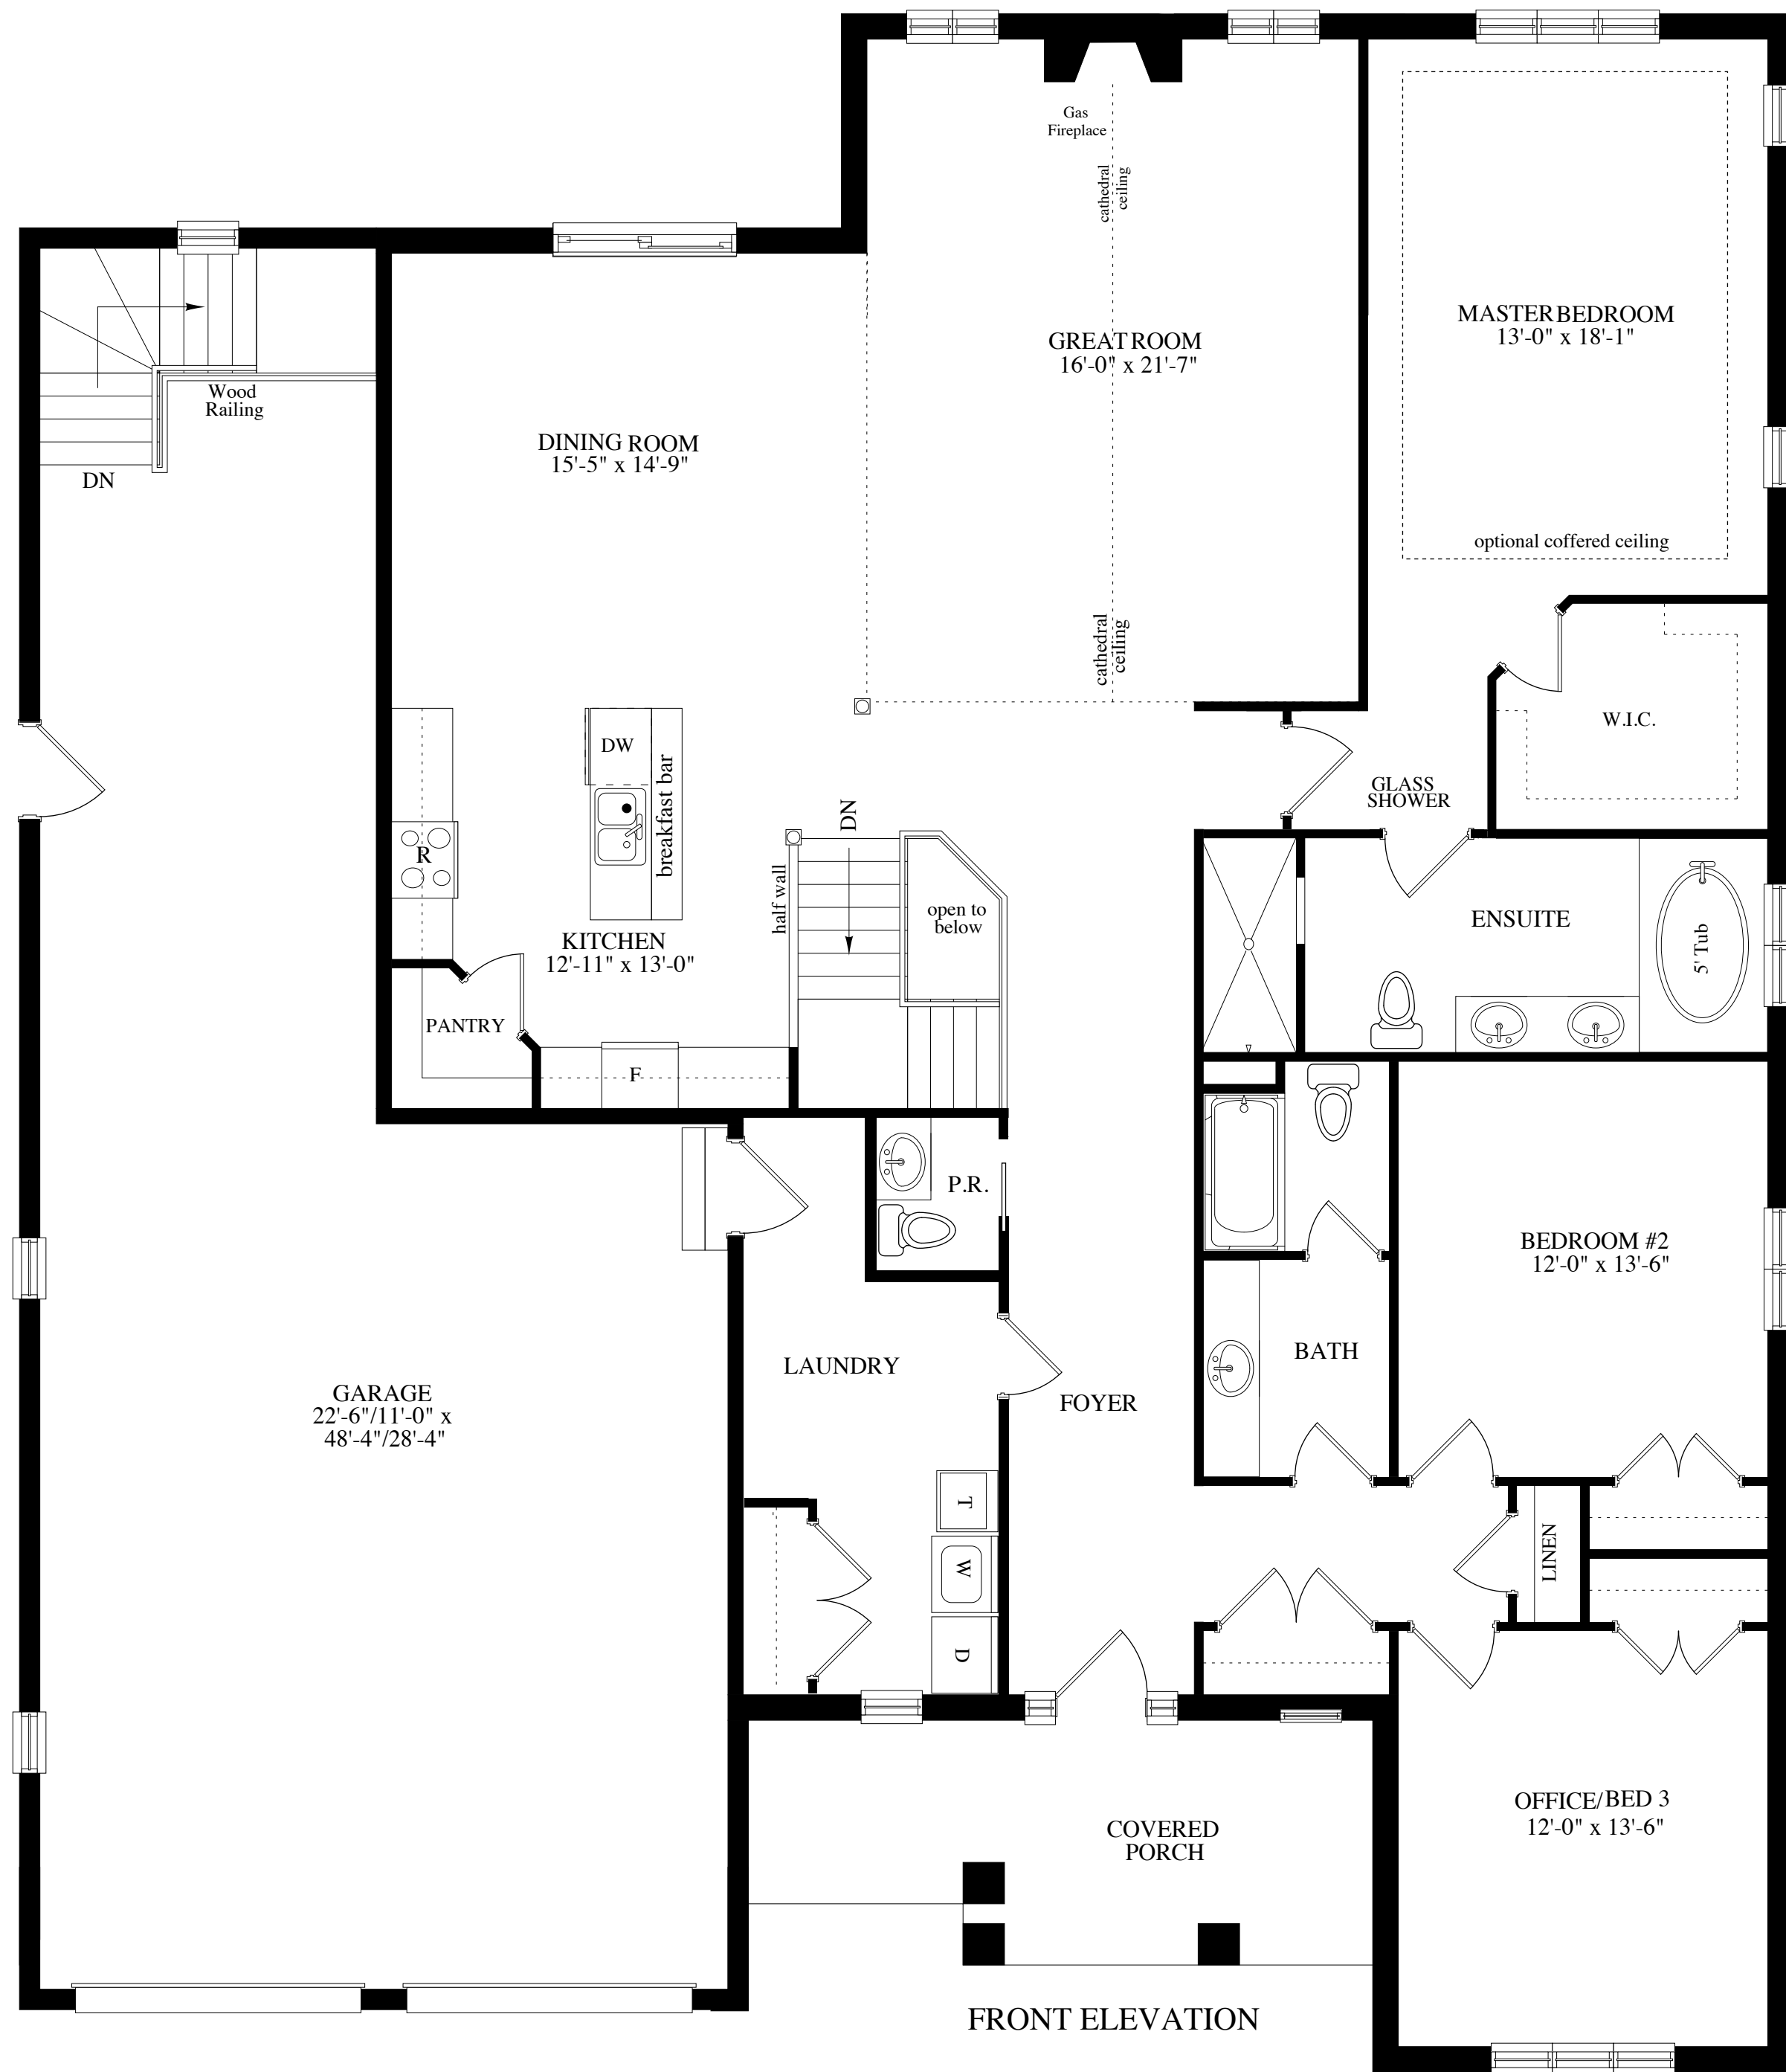

# The Bernard

2412 Sq. Ft.

Artist's Concept

All material, specifications and floor plans are subject to change without notice. All floor plans are approximate dimensions. Actual usable floor space may vary from the stated floor area. Colour representations are approximate and subject to change.