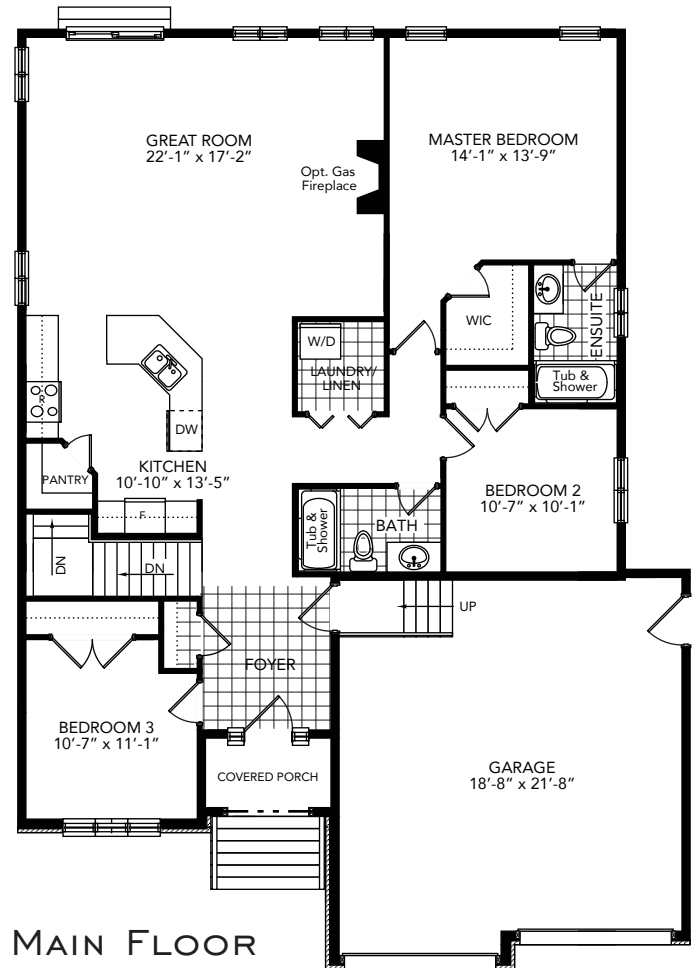

MEADOWVALE

1541 SQ.FT

House renderings are artists' conception and may be built as a mirror image. All floor plans are approximate dimensions. Actual usable floor space may vary from the stated floor area. Colour representations are approximate and subject to change E.& O.E.