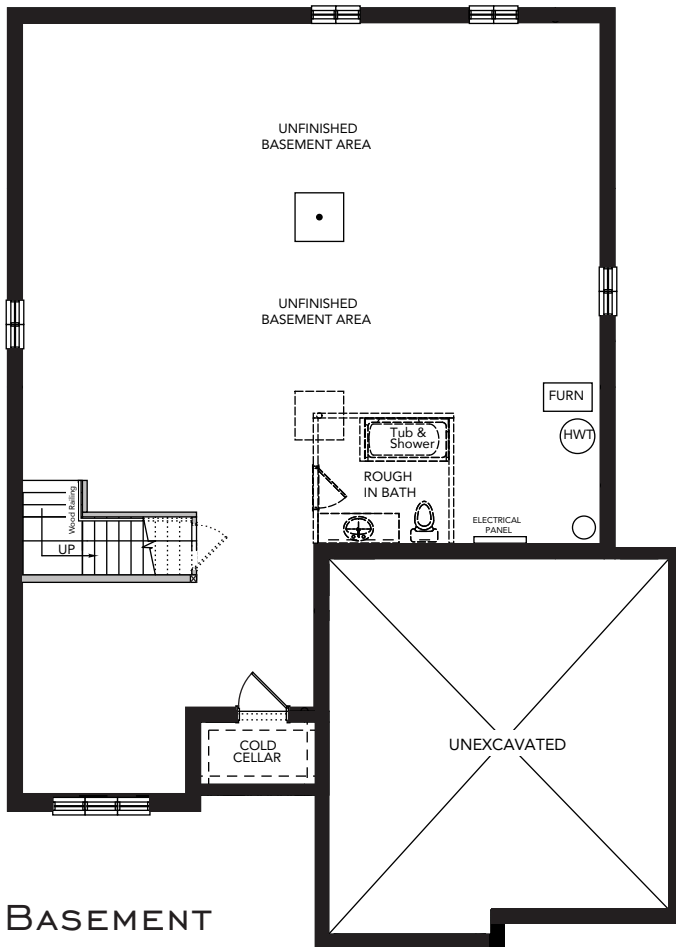

MEADOWVALE

1541 SQ.FT

House renderings are artists' conception and may be built as a mirror image. All floor plans are approximate dimensions. Actual usable floor space may vary from the stated floor area. Colour representations are approximate and subject to change E.& O.E.