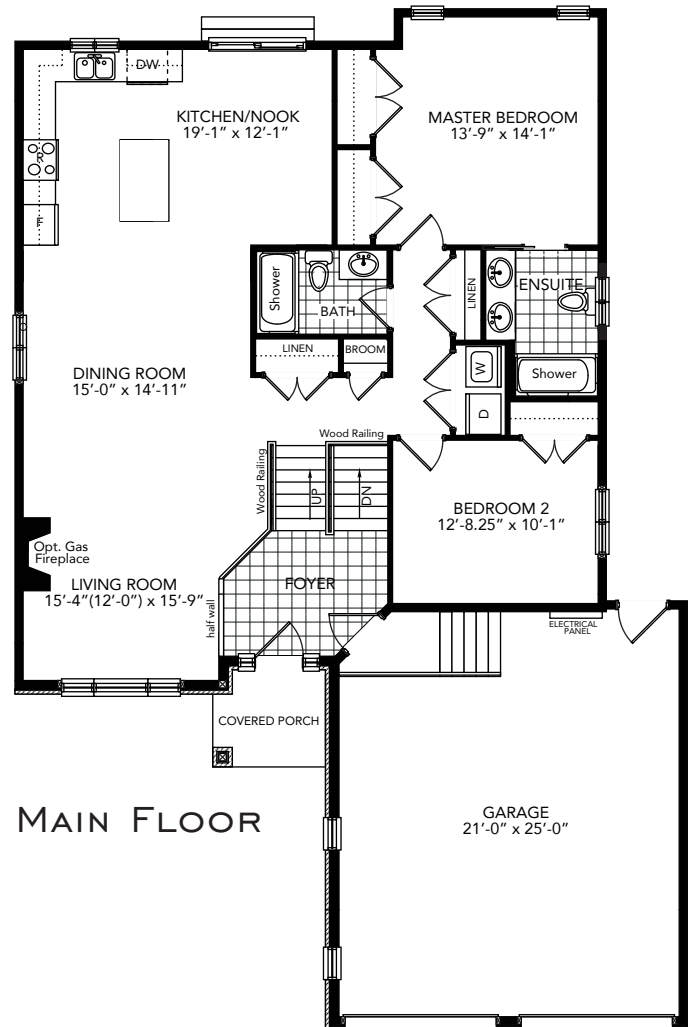

MORNING GLORY

1 408 SQ.FT

BASEMENT

MAIN FLOOR

House renderings are artists' conception and may be built as a mirror image. All floor plans are approximate dimensions. Actual usable floor space may vary from the stated floor area. Colour representations are approximate and subject to change E.& O.E.