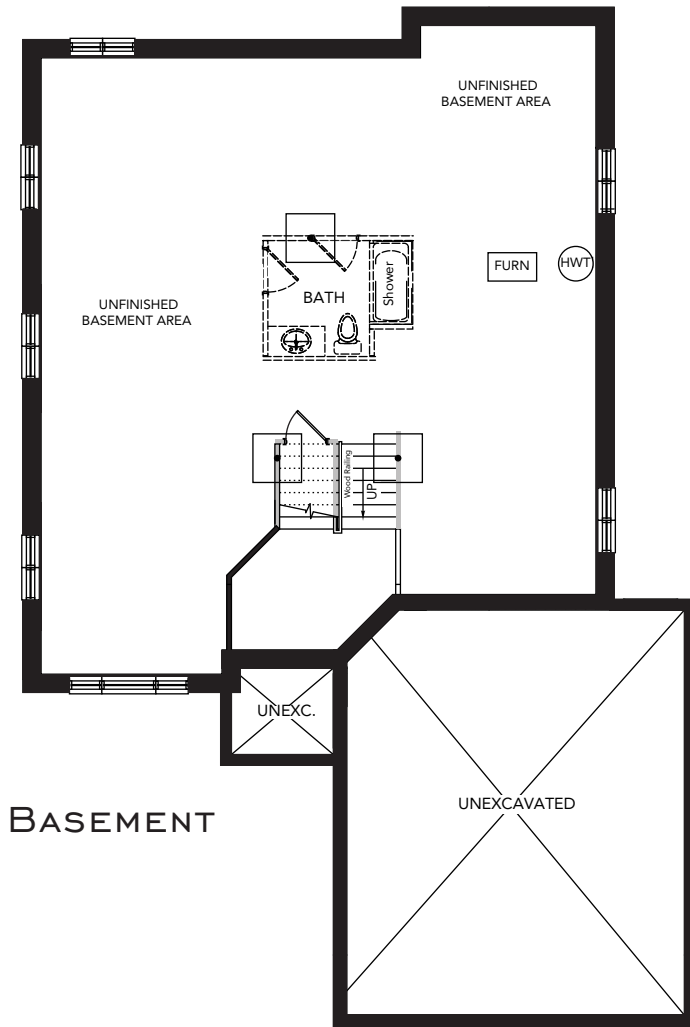

MORNING GLORY

1 408 SQ.FT

BASEMENT

MAIN FLOOR

House renderings are artists' conception and may be built as a mirror image. All floor plans are approximate dimensions. Actual usable floor space may vary from the stated floor area. Colour representations are approximate and subject to change E.& O.E.